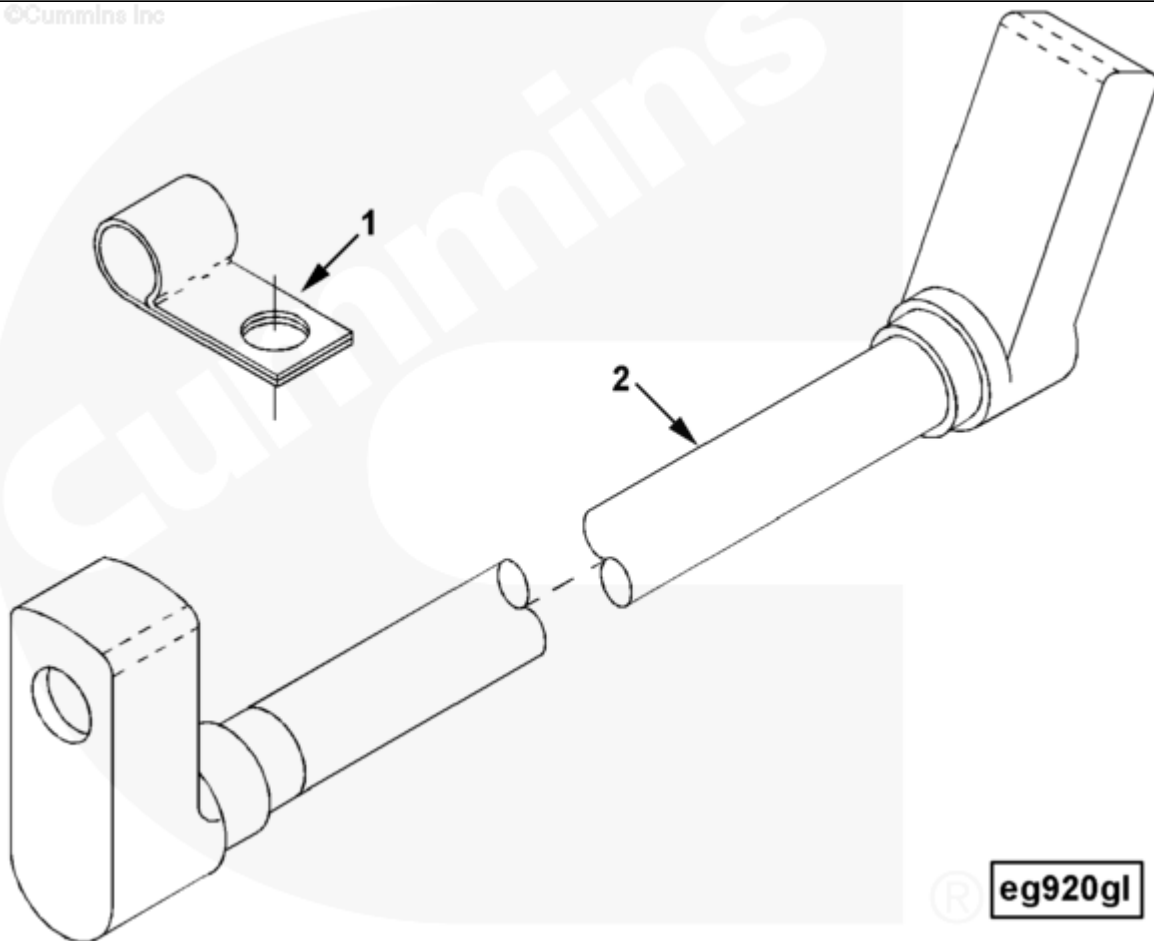

Parts Catalog - Option Detail

Electronic Parts Catalog - Option Detail				
Option	Group	Graphic	Film Card	Date
EG9712	15.08	eg920gl	Z	03-SEP-96
Engines	6C8.3, C GAS PLUS CM556, G8.3, G8.3 CM558, GTA8.3 CM558, ISC CM2150, ISC CM554, ISC CM850, ISC8.3 CM2250, ISC8.3 G CM2180 C101, ISL CM2150, ISL CM554, ISL CM850, ISL G CM2180, ISL8.9 CM2150 L110, ISL8.9 CM2880 L112, ISL9 CM2150 SN, ISL9 CM2250, ISL9 CM2350 L101, ISL9 CM2350 L111, ISLE4 CM850, L GAS PLUS CM556, L8.9, L8.9 L121, L8.9G CMOH2.0 L125B, L9 CM2350 L116B, L9 CM2350 L119B, L9 CM2350 L120C, L9 CM2350 L123B, L9.3 L105, L9.5 L117, L9N CM2380 L124B, QSC8.3 CM2250, QSC8.3 CM2880 C102, QSC8.3 CM554, QSC8.3 CM850(CM2850), QSL9 CM2250, QSL9 CM2250 L115, QSL9 CM2350 L102, QSL9 CM2350 L107, QSL9 CM2350 L118, QSL9 CM2350 L122, QSL9 CM554, QSL9 CM850(CM2850), QSL9 G CM558, QSL9 M CM2250 L106, QSL9.3 CM2880 L113			

SMALL | MEDIUM | LARGE

Cart	Ref No	Part Number	Part Description	Required	Remarks
View My Cart					
		EG9712	Engine Wiring		MR - WIRING, ENGINE...(More)
					Wire is to be Used With

					Alternators Having Greater
					Than 35 Amp Capability
<input type="checkbox"/>	1	108722	Clip	1	
<input type="checkbox"/>	2	3923451	Electrical Wire	1	